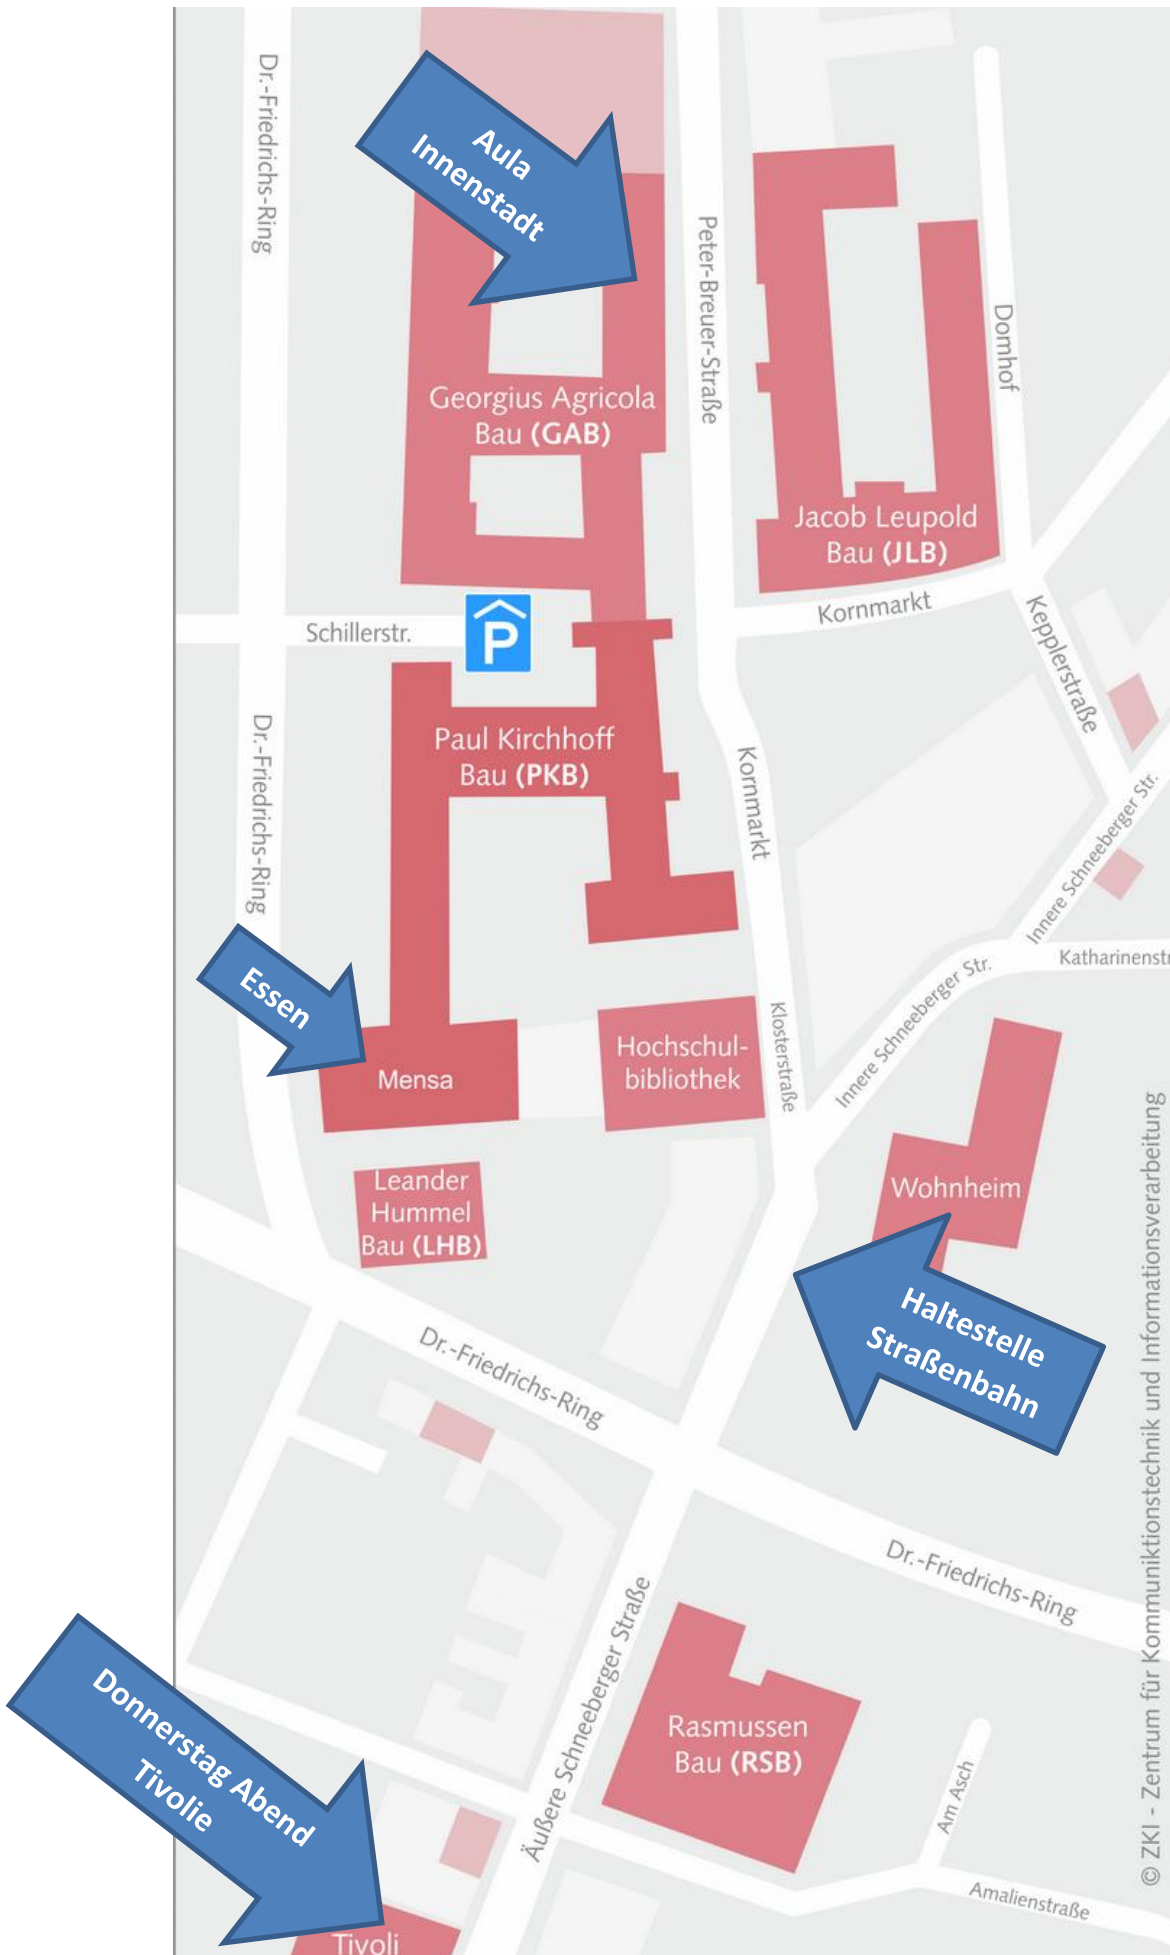

Lageplan der WHZ / Location plan of the WHZ in Zwickau

# Campus Innenstadt

# Campus Scheffelberg